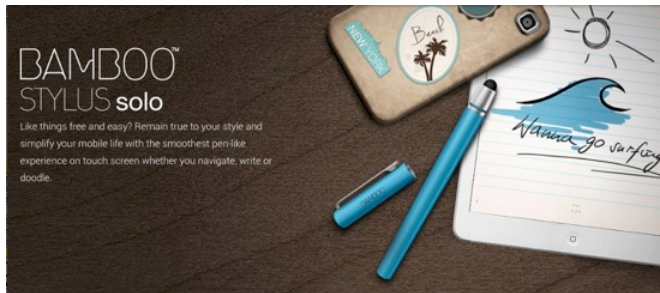

Part no.	Product Name	Description of Contents	ราคา Exc. VAT

Bamboo Stylus, 3rd Gen *** New ***

CS-160/B0-C	Bamboo Stylus Solo, 3rd Gen, Blue	6 mm nib diameter	770
CS-160/K0-C	Bamboo Stylus Solo, 3rd Gen, Gray	6 mm nib diameter	770
CS-160/S0-C	Bamboo Stylus Solo, 3rd Gen, Silver	6 mm nib diameter	770
CS-170/B0-C	Bamboo Stylus Duo, 3rd Gen, Blue	6 mm nib diameter	1,200
CS-170/K0-C	Bamboo Stylus Duo, 3rd Gen, Gray	6 mm nib diameter	1,200
CS-170/S0-C	Bamboo Stylus Duo, 3rd Gen, Silver	6 mm nib diameter	1,200