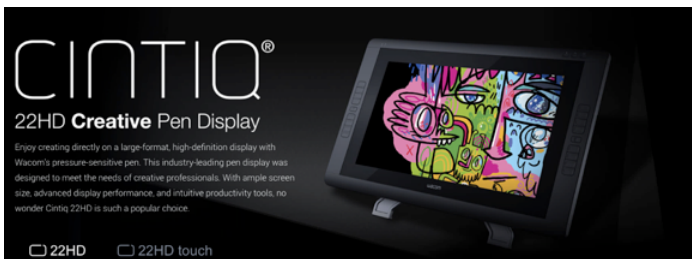

Cintiq

** ราคานี้ยังไม่รวมค่าติดตั้งและบริการ **

DTK-1301/K0-C	Cintiq 13HD	13.3" (diagonal) TFT LCD (IPS), Full HD 1920x1080, Pro Pen 2,048 pressure levels	33,500
DTK-2200/K0-C	Cintiq 22HD	21.5" (diagonal) H-IPS LCD, Full HD 1920x1080, 2048 levels pen pressure	78,000
DTK-2700/K0-C	Cintiq 27QHD *New*	27" (diagonal) AHVA LCD, QHD 2560x1440, 2048 levels pen pressure	99,000
DTH-1300/K0-C	Cintiq 13HD Touch *New*	13.3" (diagonal) TFT LCD (IPS), Full HD 1920x1080, Pro Pen 2,048 pressure levels	41,500
DTH-2200/K0-C	Cintiq 22HD Touch	21.5" (diagonal) H-IPS LCD, Full HD 1920x1080, 2048 levels pen pressure	86,000
DTH-2700/K0-C	Cintiq 27QHD Touch *New*	27" (diagonal) AHVA LCD, QHD 2560x1440, 2048 levels pen pressure	118,500
ACK-411-040Z	Cintiq Ergo Stand *New*	For Cintiq 27QHD only (DTK-2700, DTH-2700)	18,300