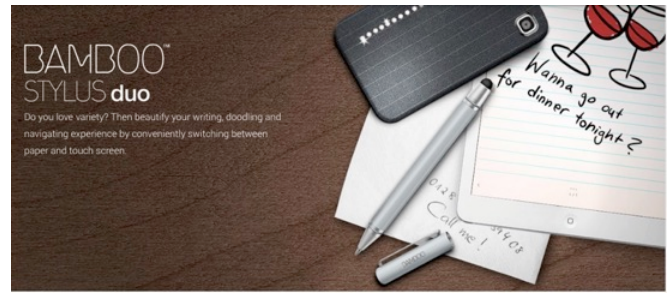

Part no.	Product Name	Description of Contents	ราคา Exc. VAT

Bamboo Stylus, 3rd Gen *** New ***

CS-160/B0-C	Bamboo Stylus Solo, 3rd Gen, Blue	6 mm nib diameter	770
CS-160/K0-C	Bamboo Stylus Solo, 3rd Gen, Gray	6 mm nib diameter	770
CS-160/S0-C	Bamboo Stylus Solo, 3rd Gen, Silver	6 mm nib diameter	770
CS-170/B0-C	Bamboo Stylus Duo, 3rd Gen, Blue	6 mm nib diameter	1,200
CS-170/K0-C	Bamboo Stylus Duo, 3rd Gen, Gray	6 mm nib diameter	1,200
CS-170/S0-C	Bamboo Stylus Duo, 3rd Gen, Silver	6 mm nib diameter	1,200