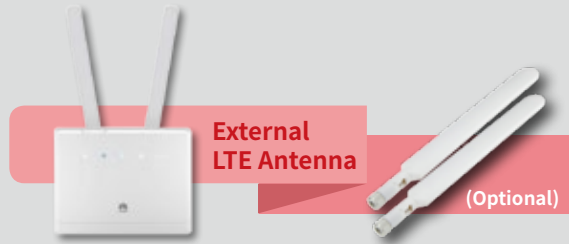

HUAWEI E5186

LTE Cat6 Wireless Gateway

Huawei E5186 is the latest 4G LTE WiFi router with LTE Category 6. With the Carrier Aggregation technology, the Huawei E5186 could support peak download speed to 300Mbps and upload speed to 50Mbps. Up to 64 wireless users could access internet through Huawei E5186.

HUAWEI E5186

4G Wireless Router

- Support LTE Cat6(LTE A), speed up to 300Mbps
- Access to Gigabit Ethernet network
- Support Wi-Fi 802.11b/g/n/ac, 2.4G/5G Dual Band Concurrently, up to 1167Mbps
- 32 wifi users/band (up to Max. 64 wifi users)
- USB 2.0 host port
- External antenna interface
- 1 Lan/Wan Port, 3 Lan Port
- 2 RJ11 port for voice service
- Support VoIP

HUAWEI WS330

300Mbps Wireless Router

- Provides WAN ports for Ethernet-enabled devices to access the Internet at high speeds Support DHCP server
- The powerful built-in firewall effectively protects against viruses and malicious attacks.
- QoS to bandwidth control and priority management
- NAT and NAPT
- Wi-Fi WDS
- WPS

HUAWEI WS319

300Mbps Wireless Router

- High speed wireless transmission up to 300Mbps
- One-click wireless connection by WPS
- Greater range coverage based on powerful external antenna
- Eco-friendly, comply with the latest Europe energy-saving standard

HUAWEI B183

Webcube Home Broadband

- Multiple network environments
- Up to 21 Mbps(DL)/5.76Mbps(UL)
- WiFi 802.11n, WPS
- Wi-Fi and WPS
- Security services
- User-friendly design of LED indicator
- Built-in WCDMA and WLAN high gain antenna
- External main diversity antenna interface
- Innovative Cube Design

HUAWEI WS323/WS322

Wireless Range Extender